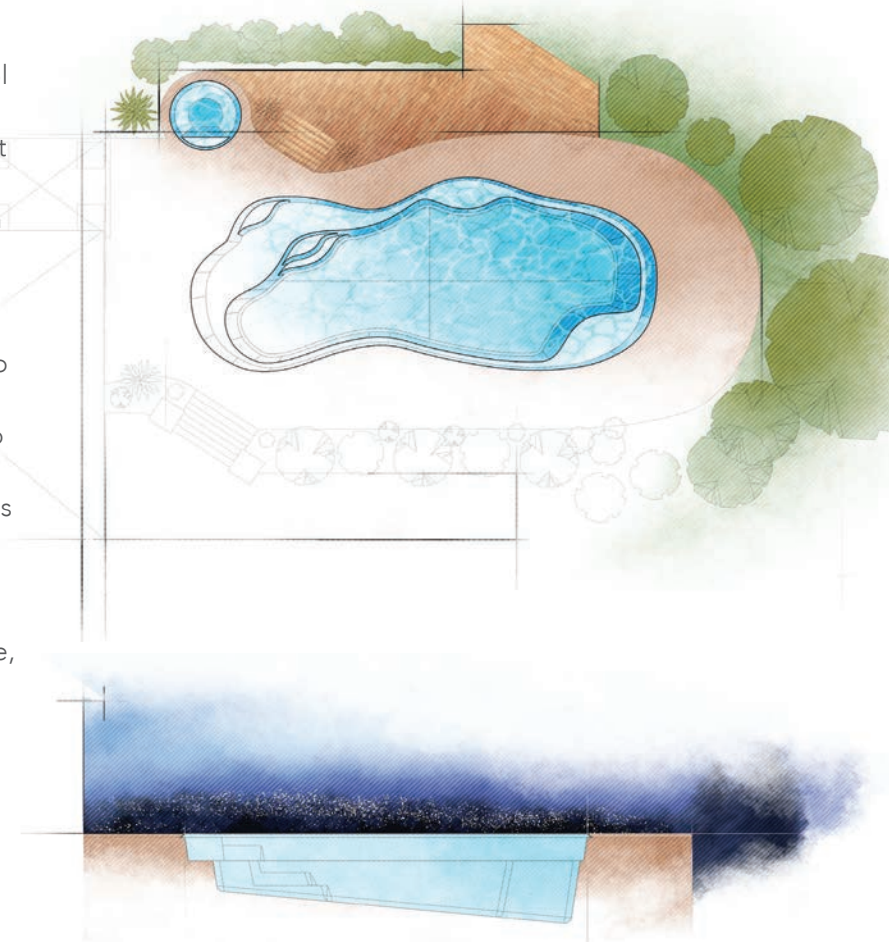

The CHIC is a compact, classically styled swimming pool that delivers on multiple levels. It has a crisp, clean look that has understated design brilliance. There are six steps along the right side entry area that are two feet in width and one foot in length. Together, they form a stylish stairway into an inviting, flat bottom pool. You will be amazed at how this "simple" design can make all your dreams come true.

THE CHIC
DREAMCATCHER PORTFOLIO

THE EDEN

DREAMCATCHER PORTFOLIO

The EDEN Collection was the premiere pool designed within the AVIVA POOLS brand. It sets the standard in contemporary, freeform design offering an elegant splash pad and entry area along with several additional step out seats. The EDEN offers you a chance to return to paradise with the welcoming waves of its beauty. This is your escape from the outside world where you can be safe, secure, happy and healthy in the comfort of your own backyard.

Length	Width	Shallow Depth	Deep Depth
37' 0"	16' 0"	4' 0"	6' 6"

Length	Width	Shallow Depth	Deep Depth
32' 0"	14' 9"	4' 0"	6' 1"

Length	Width	Shallow Depth	Deep Depth
27' 0"	14' 3"	4' 0"	5' 7"

The EDEN is available in three lengths (27, 32 and 37 feet) with a width that expands as it increases in length. The splash pad extends across a large area providing a number of opportunities from playing with young children and pets to simply relaxing by yourself with a good book. The geometric shape is very contemporary in design and appealing to the eye.