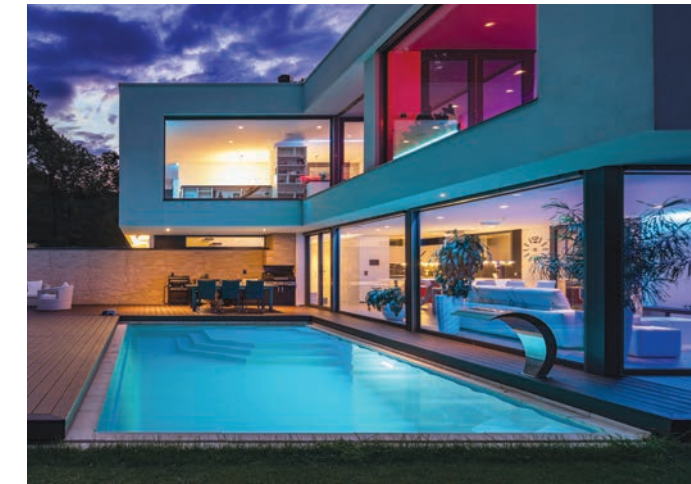

AVIVA POOLS™

D R E A M C A T C H E R P O R T F O L I O

Elevate
your
lifestyle

ELEVATE YOUR LIFESTYLE

The AVIVA Dreamcatcher Portfolio is dedicated to all the dreamers in the world. Those who are not satisfied with the status quo. Who understand that the purpose of life is to enjoy it. To those who wish to do so, we invite you to explore our exclusive boutique collection of swimming pools which were designed to enhance your lifestyle.

Experience
the next
level

EXPERIENCE THE NEXT LEVEL

We are offering the world's most dynamic in-ground, composite fiberglass swimming pools available with state-of-the-art technology, designed and built with integrity, care and love. Having your own pool will elevate your daily life and set the stage for years of creating beautiful memories.

Intimate
spa experience

YOUR INTIMATE SPA EXPERIENCE

Design your own peaceful retreat where you can escape, recharge and relax. Your oasis of tranquility. Our beautiful in-ground composite fiberglass swimming pools, spas and tanning ledges reflect the intersection of technology, style and beauty. Relax and reenergize in a beautiful setting that reflects your personal style.

*Enjoy
your life*

TIME TO ENJOY YOUR LIFE

Discover the beauty all around you and create a new lifestyle for yourself and the people close to you. This is the time to explore all that life has to offer. Having your own swimming pool to fit your personal style will enhance the way you experience life.