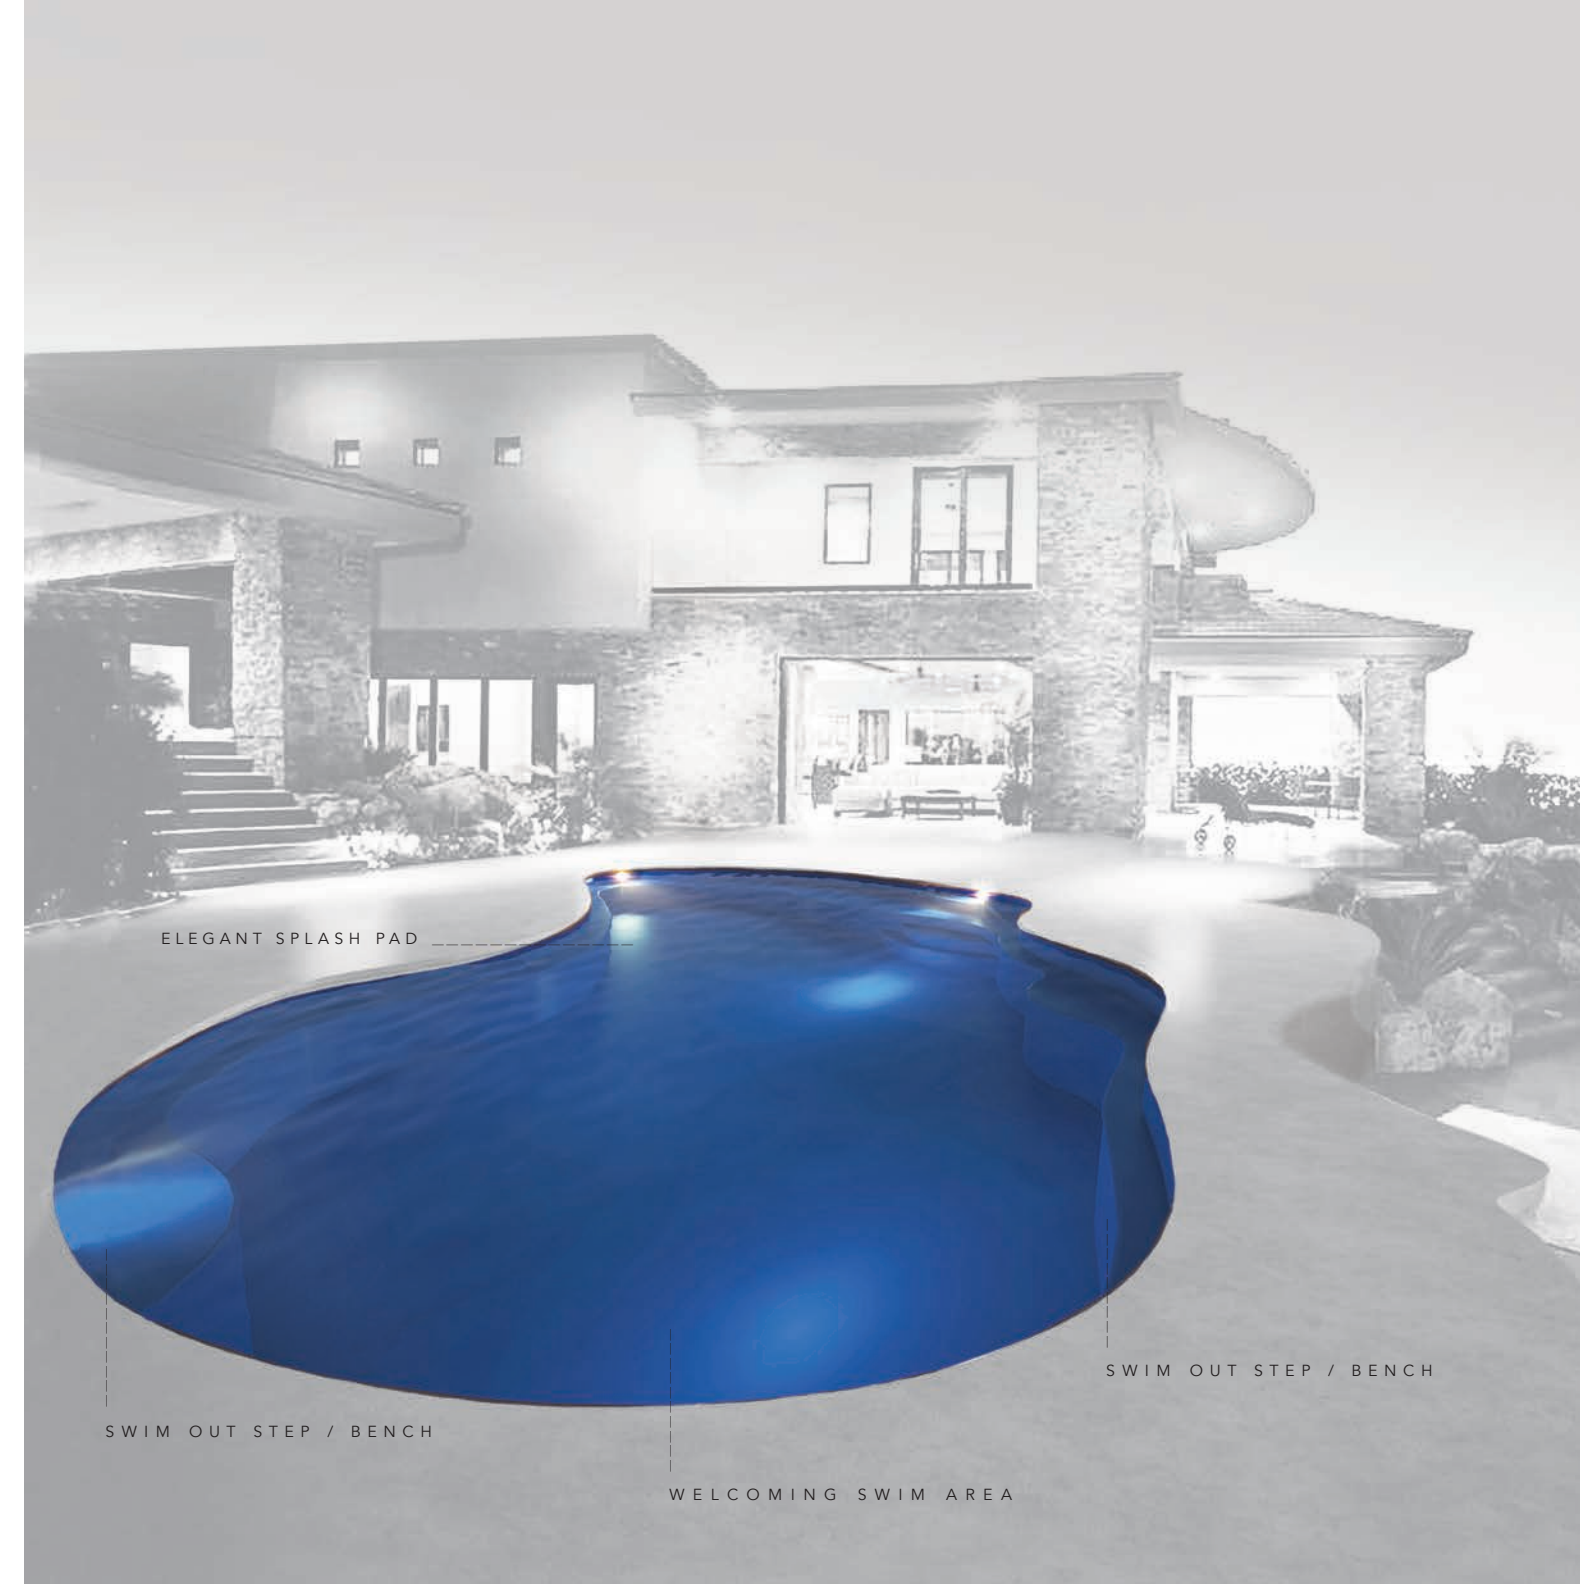

Length	Width	Shallow Depth	Deep Depth
37' 0"	16' 0"	4' 0"	6' 6"

Length	Width	Shallow Depth	Deep Depth
32' 0"	14' 9"	4' 0"	6' 1"

Length	Width	Shallow Depth	Deep Depth
27' 0"	14' 3"	4' 0"	5' 7"

The EDEN is available in three lengths (27, 32 and 37 feet) with a width that expands as it increases in length. The splash pad extends across a large area providing a number of opportunities from playing with young children and pets to simply relaxing by yourself with a good book. The geometric shape is very contemporary in design and appealing to the eye.

Measurements referenced herein are approximate and may vary due to enhancements in the manufacturing process made after publication. Measurements are from widest point on each side of outside edges and are provided as a guide. Please consult your AVIVA POOLS dealer for more detailed and most current information.

The EDEN is an elegant pool that offers a generous splash pad / entry step area within its willowy frame. The pad itself extends to over seven feet in length with a width of almost three feet. The addition of two swim out steps / benches, one at the side and the other in the deep end, provides sanctuary for those in the pool. Swimming in a beautiful pool like this is a dream come true.

THE EDEN
DREAMCATCHER PORTFOLIO