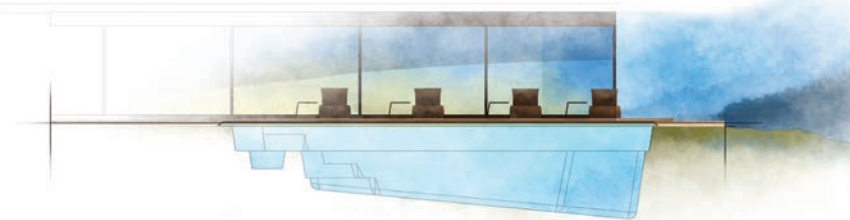

THE EDEN
DREAMCATCHER PORTFOLIO

THE SERENE

DREAMCATCHER PORTFOLIO

The SERENE Collection was designed to build upon the beauty of the EDEN. The addition of a built-in spa enhances the serenity of your experience through the use of calming and soothing hydrotherapy to relax your muscles and body. This is your opportunity to enjoy an elegantly designed swimming pool and a contemporary splash pad / entry area with the additional comfort of your backyard spa. Take the time to relax and enjoy life at home with those important to you and your family.