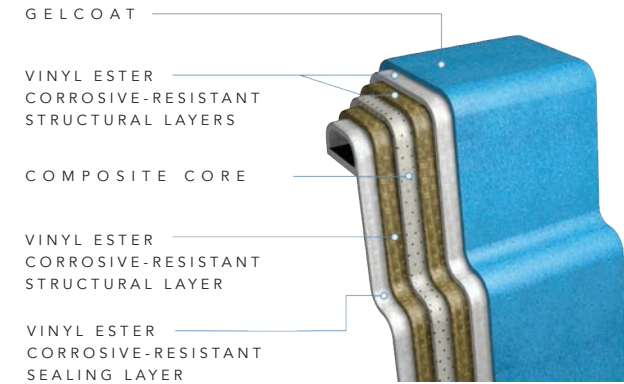

*Highest quality
exclusive designs*