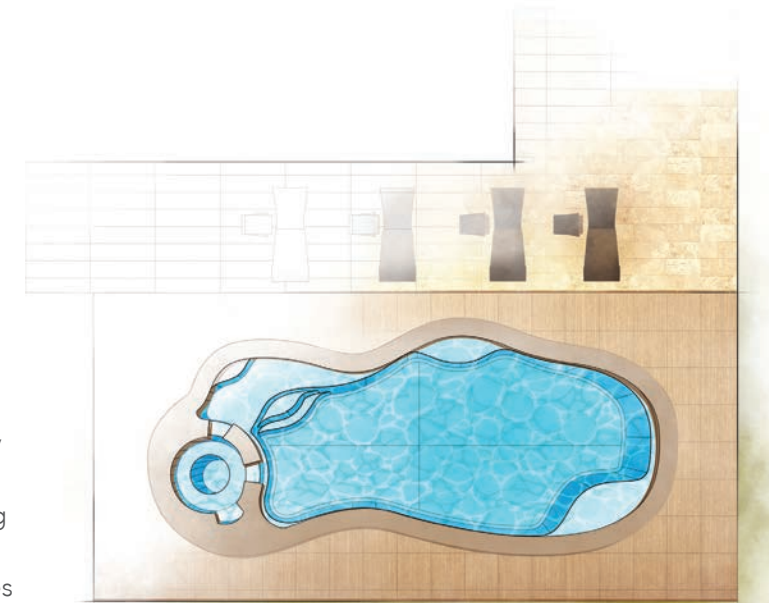

The EDEN is an elegant pool that offers a generous splash pad / entry step area within its willowy frame. The pad itself extends to over seven feet in length with a width of almost three feet. The addition of two swim out steps / benches, one at the side and the other in the deep end, provides sanctuary for those in the pool. Swimming in a beautiful pool like this is a dream come true.

THE EDEN
DREAMCATCHER PORTFOLIO

THE SERENE

DREAMCATCHER PORTFOLIO

The SERENE Collection was designed to build upon the beauty of the EDEN. The addition of a built-in spa enhances the serenity of your experience through the use of calming and soothing hydrotherapy to relax your muscles and body. This is your opportunity to enjoy an elegantly designed swimming pool and a contemporary splash pad / entry area with the additional comfort of your backyard spa. Take the time to relax and enjoy life at home with those important to you and your family.