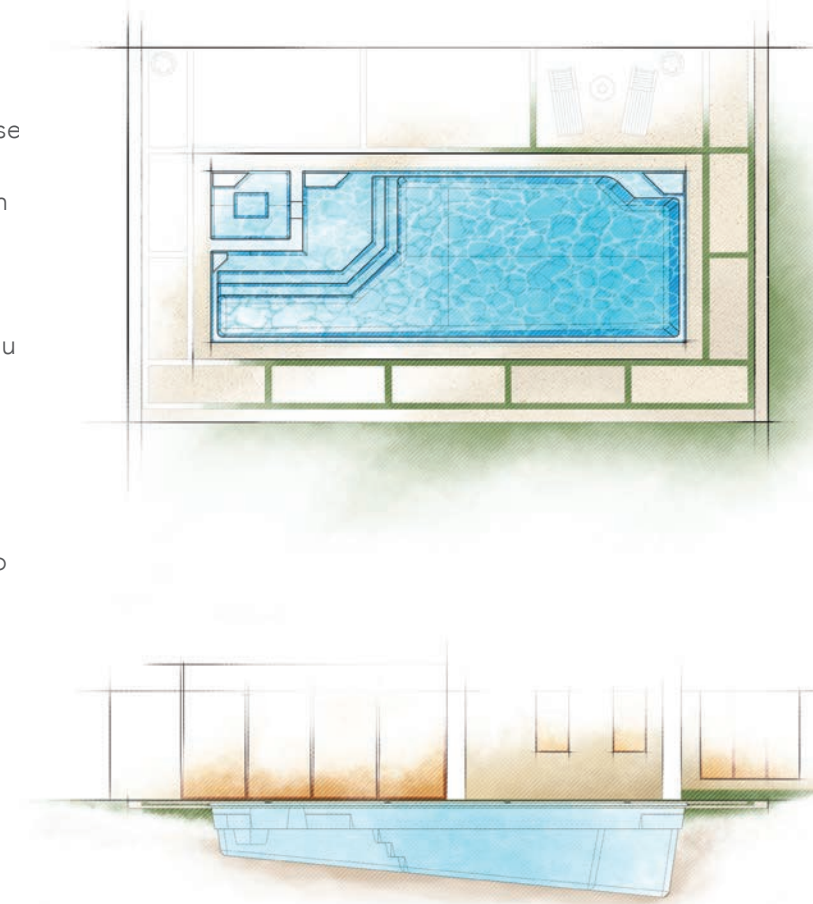

THE LUXE

DREAMCATCHER PORTFOLIO

The LUXE Collection is designed to build upon the foundation of the VOGUE. We use the platform of our large entry area / splash pad and we did something outrageous. We placed an incredible spa on it. Now you are able to enjoy the benefits of soothing water against your body from atop your contemporary splash pad. We invite you to place yourself within this luxurious life and treat yourself, your family and friends to an experience you have earned and deserve.