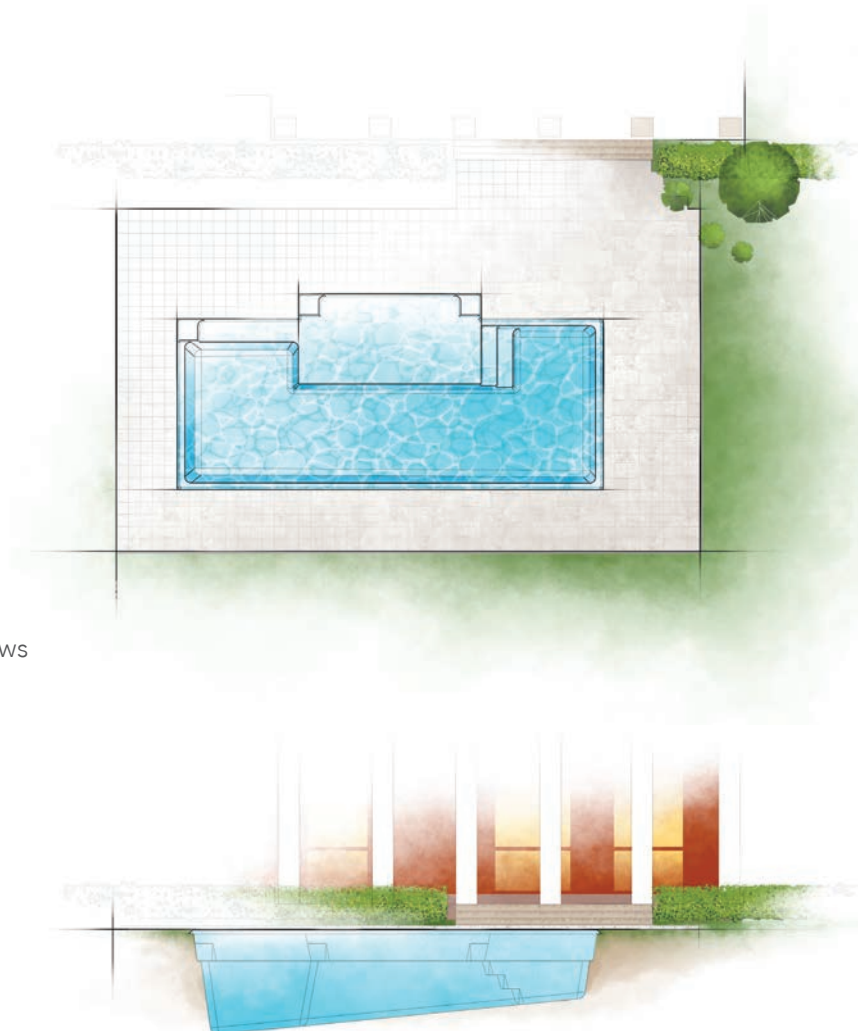

THE OVATION
DREAMCATCHER PORTFOLIO

THE DYNASTY

DREAMCATCHER PORTFOLIO

The DYNASTY Collection is designed for those who believe in taking contemporary design to a showcase level. We have accomplished this with the creation of an expanded entry area / splash pad platform that still allows for an open channel of swimming beyond its stage. The size allows it to be used as a centerpiece for forward-thinking landscape design while remaining purposeful. Relax with friends and family while enjoying the pleasures of a swimming pool. Now available in three lengths.