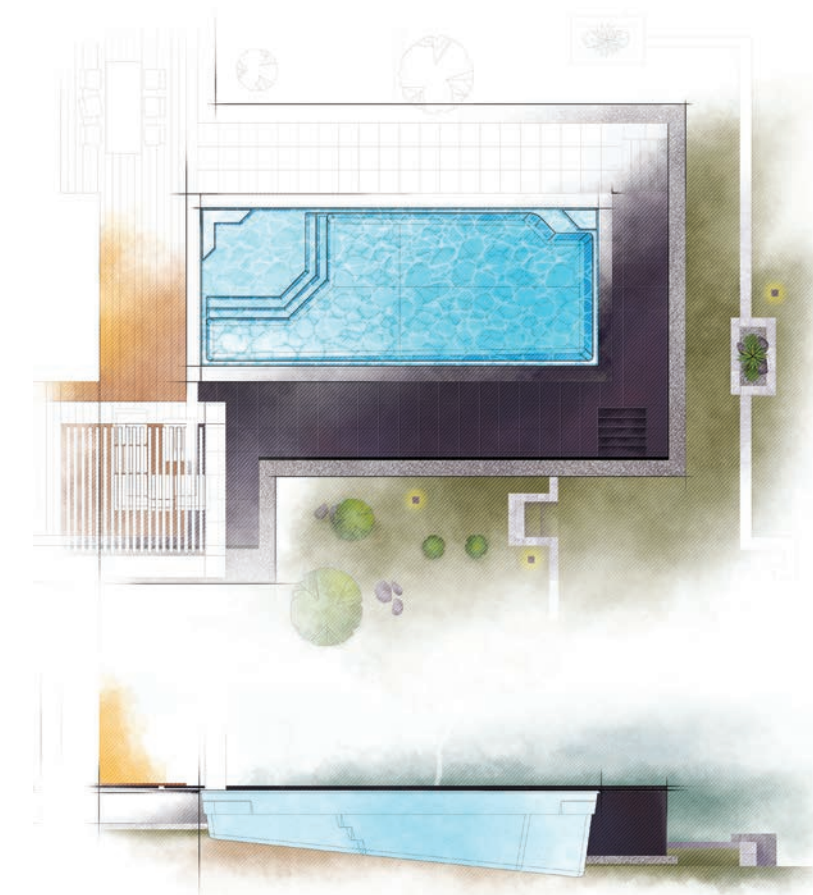

THE DYNASTY *Collection*

THE CHIC *Collection*

THE EDEN *Collection*

THE SERENE *Collection*

AVIVA POOLS™

THE VOGUE

DREAMCATCHER PORTFOLIO

The VOGUE Collection was designed for those who enjoy standing out in the crowd and being bold. While the pool design itself is a classic rectangular shape, the entry area features an extravagant splash pad area that serves as the perfect perch in which to relax, play with the kids or pets, or simply enjoy the view around you. The VOGUE is your statement for not being second-best and enjoying what the world has to offer you and your family.