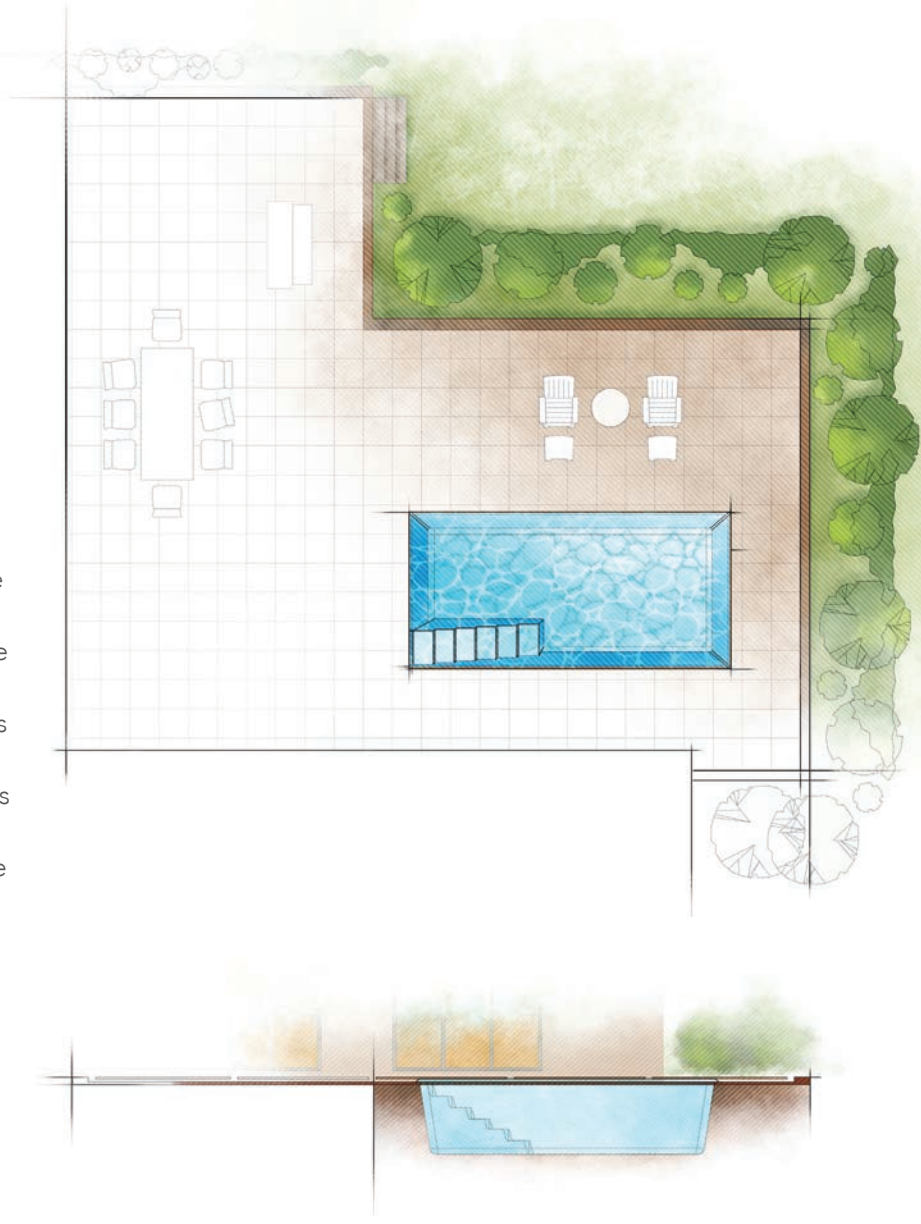

The DYNASTY is a bold design for those who want to stand out and wish their pool be a statement. This design features a stunning splash pad that measures 12'10" in length and 6 1/2 feet in width. You have the option of three lengths to allow you to choose your swim area and have your dream pool perfectly fit your home for a luxurious swim.

THE DYNASTY

DREAMCATCHER PORTFOLIO

THE CHIC

DREAMCATCHER PORTFOLIO

The CHIC Collection is a salute to modern European design. It elevates classical design and its rectangular shape with a series of well-designed steps along the right side that allows you to enjoy a comfortable swimming pool. One additional advantage is its flat bottom depth which many families enjoy for games and play activities. It has a width that allows for a more comfortable placement in homes that demand a more compact pool or for those looking for a specific landscape design.

Length	Width	Shallow Depth	Deep Depth
21' 4"	10' 6"	4' 11"	4' 11"

The CHIC is available in one size offering a compact, classically designed swimming pool with a flat bottom that allows for fun and games. The width, at under 11 feet, allows it to be placed in homes that are more challenging for full size pools or for homeowners and designers who are looking for a size that provides the perfect nuance and charm within their outdoor living experience.