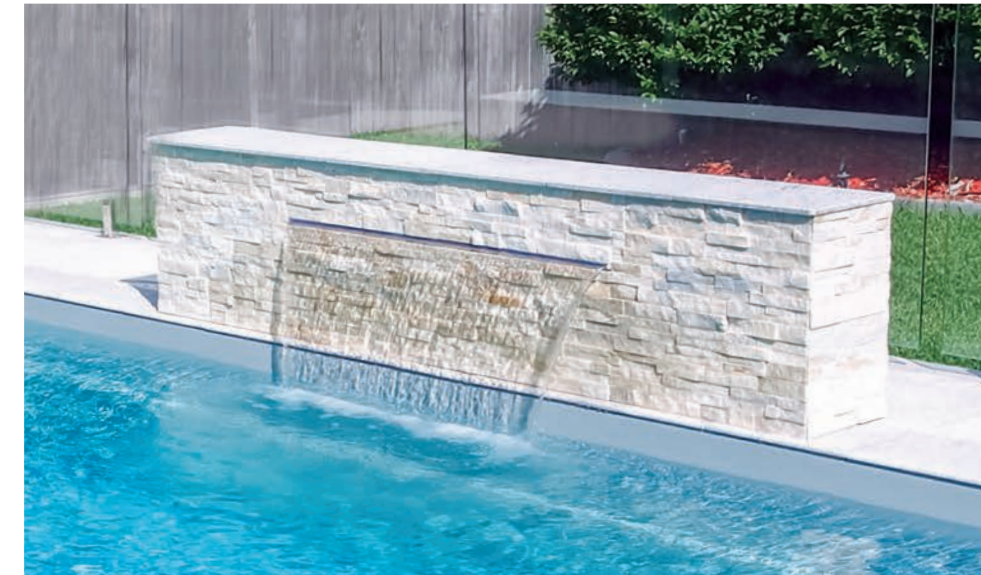

THE WF-S WATER FEATURE

SOOTHING SOUNDS AND STYLE

This stylish water features features an elegant curve that softens the look beside your pool. This compliments the free flowing water that serenades you and your guests. The feature arrives ready for cladding and tiling.

Also available with color changing LED features.

Width	Height	Deep
8' 0"	4' 3"	2' 0"

*Measurements referenced herein are approximate and may vary due to enhancements in the manufacturing process made after publication. Measurements are from widest point on each side of outside edges and are provided as a guide. Please consult your Aviva Pools® dealer for more detailed and most current information. Some measurements rounded.