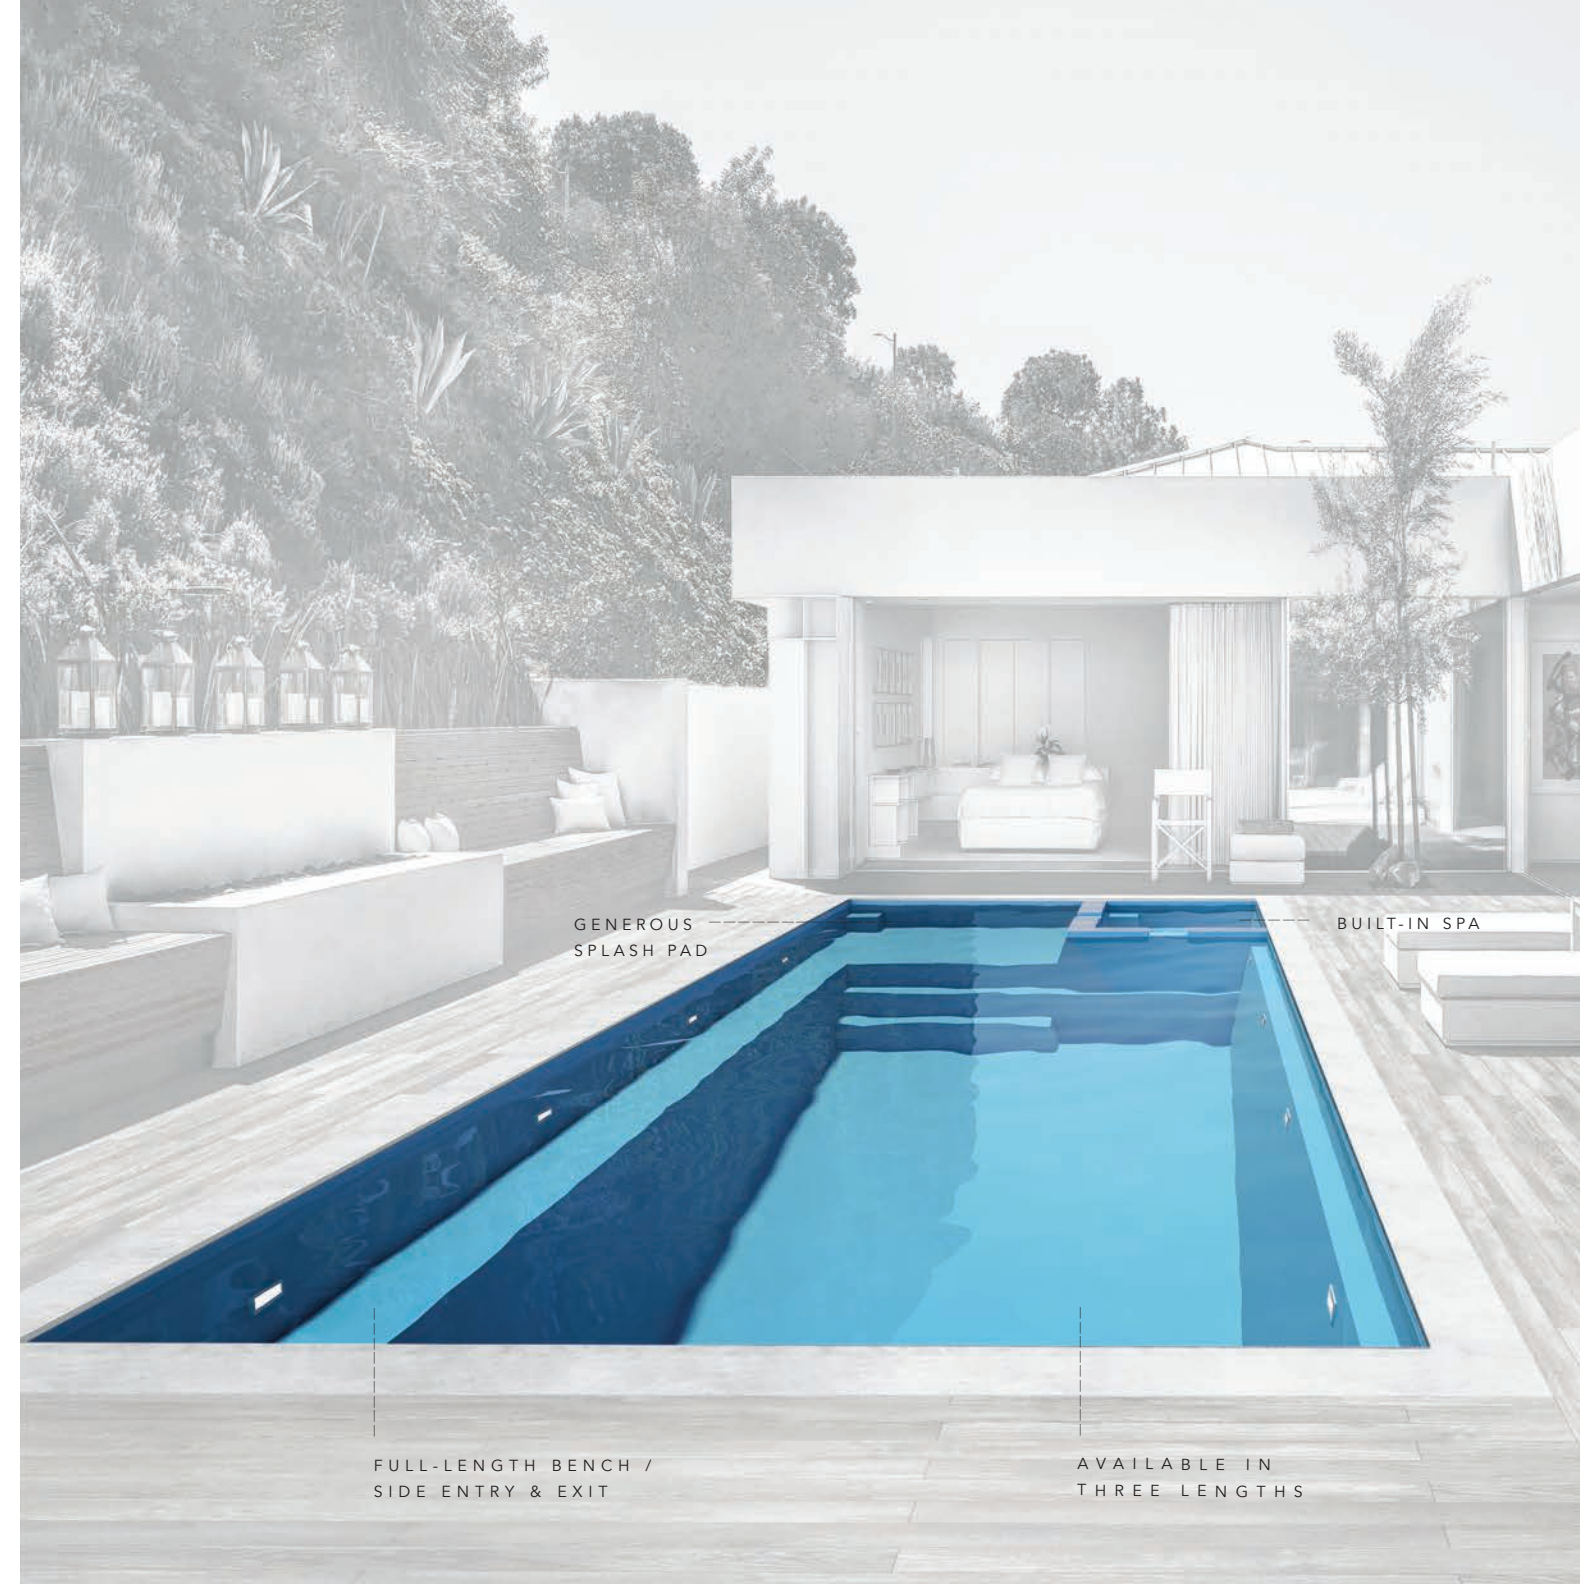

THE INTRIGUE

DREAMCATCHER PORTFOLIO

GENEROUS
SPLASH PAD

BUILT-IN SPA

FULL-LENGTH BENCH /
SIDE ENTRY & EXIT

AVAILABLE IN
THREE LENGTHS